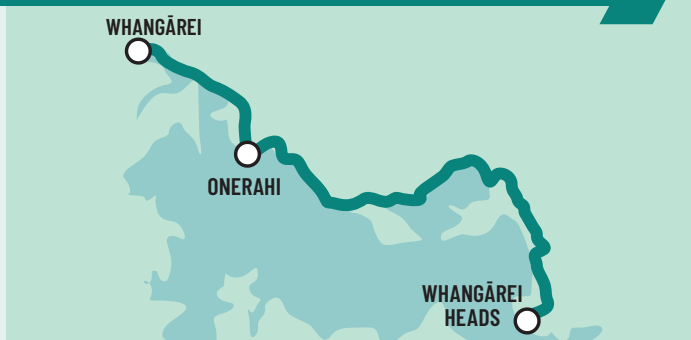

Whangārei Heads to Whangārei

ROUTE DETAILS

FARES $5.00 per person one way cash only, please try to have the correct change (children under 5 travel free).

HAIL AND RIDE If you need the bus to stop at other points along Whangārei Heads Road please clearly signal the driver (please make sure you are waiting somewhere safe for you and for the bus to stop)

CITYLINK For travel within Whangārei see CityLink Whangārei timetable www.citylinkwhangarei.co.nz or get your timetable from the Rose Street office.

OPERATOR Ritchies, 9 Te Waiiti Place, Raumanga, Whangārei 0110, Ph 09 438 7142.

CONTRACTED To Northland Regional Council with funding from Waka Kotahi.

TRIAL FOR SUMMER 2020/2021

BEACH BUS TO OCEANS BEACH Operating only on 17, 24 and 31 December 2020 and 7, 14, 21 and 28 January 2021.

FARES $10.00 per person return trip. Hail and Ride along the route.

10.00am	Departs	Whangārei Rose Street Bus Terminus
11.00am	Arrives	Ocean Beach
2.30pm	Departs	Ocean Beach
3.30pm	Arrives	Whangārei Rose Street Bus Terminus